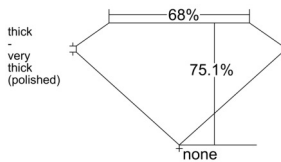

GIA®

FACSIMILE

GIA REPORT 7511341505

Verify this report at GIA.edu

GIA NATURAL DIAMOND DOSSIER®

February 03, 2025
GIA Report Number 7511341505
Shape and Cutting Style ..... Square Modified Brilliant
Measurements ..... 4.47 x 4.44 x 3.34 mm

GRADING RESULTS

Carat Weight ..... 0.60 carat
Color Grade ..... K
Clarity Grade VS1

ADDITIONAL GRADING INFORMATION

Polish ..... Excellent
Symmetry ..... Very Good
Fluorescence ..... None
Clarity Characteristics ..... Crystal, Pinpoint
Inscription(s): GIA 7511341505

PROPORTIONS

Profile not to actual proportions

GRADING SCALES

GIA COLOR SCALE		GIA CLARITY SCALE			
COLORLESS	D	VERY VERY SLIGHTLY INCLUDED	FLAWLESS		
	E		INTERNALLY FLAWLESS		
	F	VERY SLIGHTLY INCLUDED	VVS₁		
	G		VVS₂		
	H		VS₁		
	NEAR COLORLESS	I	SLIGHTLY INCLUDED	VS₂	
		J		SI₁	
		FAINT	K	INCLUDED	SI₂
			L		I₁
			M		I₂
VERT LIGHT	N	LIGHT	I₃		
	O				
	P				
	Q				
	R				
	S