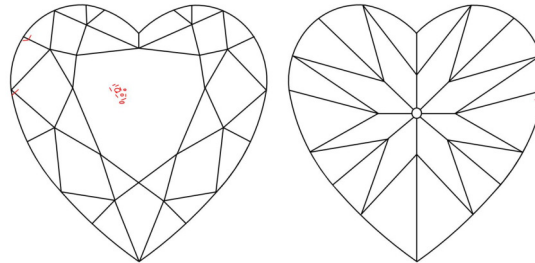

GIA NATURAL DIAMOND GRADING REPORT

October 02, 2024

GIA Report Number *****35118

Shape and Cutting Style Heart Brilliant

Measurements 7.09 x 8.31 x 4.89 mm

GRADING RESULTS

Carat Weight 1.71 carat

Color Grade I

Clarity Grade VS1

ADDITIONAL GRADING INFORMATION

Polish Excellent

Symmetry Excellent

Fluorescence Faint

Inscription(s): GIA *****35118

Comments: Clouds are not shown.

PROPORTIONS

Profile not to actual proportions

CLARITY CHARACTERISTICS

KEY TO SYMBOLS*

- Crystal
- ~ Feather
- \\ Needle

* Red symbols denote internal characteristics (inclusions). Green or black symbols denote external characteristics (blemishes). Diagram is an approximate representation of the diamond, and symbols shown indicate type, position, and approximate size of clarity characteristics. All clarity characteristics may not be shown. Details of finish are not shown.