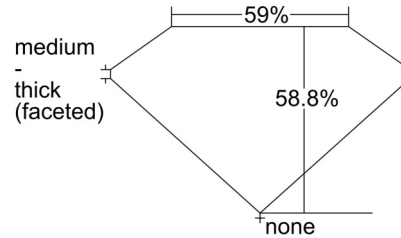

GIA NATURAL DIAMOND GRADING REPORT

October 02, 2024

GIA Report Number *****35118

Shape and Cutting Style Heart Brilliant

Measurements 7.09 x 8.31 x 4.89 mm

GRADING RESULTS

Carat Weight 1.71 carat

Color Grade I

Profile not to actual proportions

CLARITY CHARACTERISTICS

KEY TO SYMBOLS*

- Crystal
- ~ Feather
- \\ Needle

* Red symbols denote internal characteristics (inclusions). Green or black symbols denote external characteristics (blemishes). Diagram is an approximate representation of the diamond, and symbols shown indicate type, position, and approximate size of clarity characteristics. All clarity characteristics may not be shown. Details of finish are not shown.