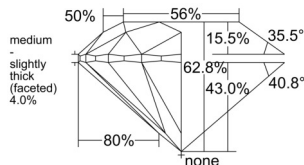

GIA®

FACSIMILE

GIA REPORT

*****92404

Verify this report at GIA.edu

GIA NATURAL DIAMOND DOSSIER®

December 13, 2024
GIA Report Number *****92404
Shape and Cutting Style ..... Round Brilliant
Measurements ..... 5.03 - 5.06 x 3.17 mm

GRADING RESULTS

Carat Weight ..... 0.50 carat
Color Grade ..... D
Clarity Grade VS1
Cut Grade ..... Excellent

ADDITIONAL GRADING INFORMATION

Polish ..... Excellent
Symmetry ..... Excellent
Fluorescence ..... Faint
Clarity Characteristics ..... Crystal, Pinpoint
Inscription(s): GIA *****92404

PROPORTIONS

Profile to actual proportions

GRADING SCALES

GIA COLOR SCALE	GIA CLARITY SCALE	GIA CUT SCALE	
D	FLAWLESS	EXCELLENT	
E	INTERNALLY FLAWLESS		
F		VVS₁	VERY GOOD
G	VVS₂		
H	VS₁	GOOD	
I	VS₂		
J	SI₁	FAIR	
K	SI₂		
L	I₁	POOR	
M	I₂		
N	I₃		
O			
P			
Q			
R			
S			
T			
U			
V			
W			
X			
Y			
Z