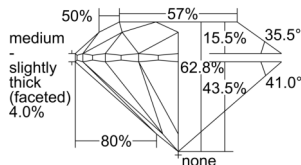

GIA®

FACSIMILE

GIA REPORT 7501537490

Verify this report at GIA.edu

GIA NATURAL DIAMOND DOSSIER®

October 01, 2024
GIA Report Number 7501537490
Shape and Cutting Style ..... Round Brilliant
Measurements ..... 5.36 - 5.39 x 3.38 mm

GRADING RESULTS

Carat Weight ..... 0.60 carat
Color Grade ..... F
Clarity Grade VVS2
Cut Grade ..... Excellent

ADDITIONAL GRADING INFORMATION

Polish ..... Excellent
Symmetry ..... Excellent
Fluorescence ..... Medium Blue
Clarity Characteristics ..... Pinpoint
Inscription(s): GIA 7501537490

PROPORTIONS

Profile to actual proportions

GRADING SCALES

GIA COLOR SCALE	GIA CLARITY SCALE	GIA CUT SCALE	
COLOURLESS	FLAWLESS	EXCELLENT	
D	INTERNALLY FLAWLESS		
E	VERY VERY SLIGHTLY INCLUDED	VERY GOOD	
F			VVS₁
G		VVS₂	
H		VS₁	
I	VERY SLIGHTLY INCLUDED	GOOD	
J			VS₂
K	SLIGHTLY INCLUDED	FAIR	
L			SI₁
M		SI₂	
N		INCLUDED	POOR
O	I₁		
P	I₂		
Q	I₃		
R			
S			
T			
U			
V			
W			
X			
Y			
Z