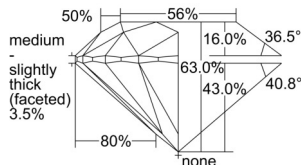

GIA®

FACSIMILE

GIA REPORT 7501147131

Verify this report at GIA.edu

GIA NATURAL DIAMOND DOSSIER®

August 19, 2024
GIA Report Number 7501147131
Shape and Cutting Style ..... Round Brilliant
Measurements ..... 5.89 - 5.92 x 3.72 mm

GRADING RESULTS

Carat Weight ..... 0.80 carat
Color Grade ..... L, Faint Brown
Clarity Grade VVS1
Cut Grade ..... Excellent

ADDITIONAL GRADING INFORMATION

Polish ..... Excellent
Symmetry ..... Excellent
Fluorescence ..... Medium Blue
Clarity Characteristics..... Pinpoint, Internal Graining, Feather
Inscription(s): GIA 7501147131

PROPORTIONS

Profile to actual proportions

GRADING SCALES

GIA COLOR SCALE	GIA CLARITY SCALE	GIA CUT SCALE	
D	FLAWLESS	EXCELLENT	
E	INTERNALLY FLAWLESS		
F		VVS₁	VERY GOOD
G	VVS₂		
H	VS₁	GOOD	
I	VS₂		
J	SI₁	FAIR	
K	SI₂		
L	I₁	POOR	
M			
N			
O	I₂		
P			
Q			
R	I₃		
S			
T			
U			
V			
W			
X			
Y			
Z