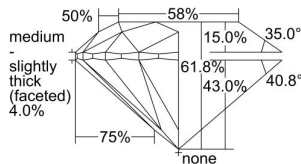

GIA®

FACSIMILE

GIA REPORT 7498139407

Verify this report at GIA.edu

GIA NATURAL DIAMOND DOSSIER®

April 24, 2024
GIA Report Number **7498139407**
Shape and Cutting Style ..... **Round Brilliant**
Measurements ..... **4.31 - 4.32 x 2.67 mm**

GRADING RESULTS

Carat Weight ..... **0.30 carat**
Color Grade ..... **M**
Clarity Grade ..... **Internally Flawless**
Cut Grade ..... **Excellent**

ADDITIONAL GRADING INFORMATION

Polish ..... **Excellent**
Symmetry ..... **Excellent**
Fluorescence ..... **Strong Blue**
Clarity Characteristics.....**Natural, Minor Details of Polish**
Inspection(s): GIA 7498139407

PROPORTIONS

Profile to actual proportions

GRADING SCALES

GIA COLOR SCALE	GIA CLARITY SCALE	GIA CUT SCALE	
D	FLAWLESS	EXCELLENT	
E	INTERNALLY FLAWLESS		
F		VVS₁	VERY GOOD
G	VVS₂		
H	VS₁	GOOD	
I	VS₂		
J	SI₁	FAIR	
K	SI₂		
L	I₁	POOR	
M	I₂		
N	I₃		
O			
P			
Q			
R			
S			
T			
U			
V			
W			
X			
Y			
Z