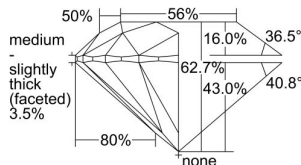

GIA®

FACSIMILE

GIA REPORT 7493147265

Verify this report at GIA.edu

GIA NATURAL DIAMOND DOSSIER®

April 24, 2024
GIA Report Number **7493147265**
Shape and Cutting Style ..... **Round Brilliant**
Measurements ..... **4.26 - 4.28 x 2.68 mm**

GRADING RESULTS

Carat Weight ..... **0.30 carat**
Color Grade ..... **I**
Clarity Grade **VVS2**
Cut Grade ..... **Excellent**

ADDITIONAL GRADING INFORMATION

Polish ..... **Excellent**
Symmetry ..... **Excellent**
Fluorescence ..... **Faint**
Clarity Characteristics..... **Cloud, Pinpoint**
Inscription(s): **GIA 7493147265**

PROPORTIONS

Profile to actual proportions

GRADING SCALES

GIA COLOR SCALE

COLORLESS	D
	E
	F
	G
	H
	I
	J
NEAR COLORLESS	K
	L
Faint	M
	N
	O
	P
	Q
	R
	S
	T
	U
	V
	W
	X
	Y
Light	Z

GIA CLARITY SCALE

FLAWLESS	INTERNAL FLAWLESS	
		FLAWLESS
VERY VERY SLIGHTLY INCLUDED	VVS₁	
	VVS₂	
VERY SLIGHTLY INCLUDED	VS₁	
	VS₂	
SLIGHTLY INCLUDED	SI₁	
	SI₂	
INCLUDED	I₁	
	I₂	
	I₃	

GIA CUT SCALE

EXCELLENT	
	VERY GOOD
GOOD	
FAIR	
POOR