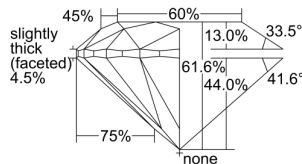

GIA®

FACSIMILE

GIA NATURAL DIAMOND DOSSIER®

April 11, 2024
GIA Report Number 7492044898
Shape and Cutting Style ..... Round Brilliant
Measurements ..... 4.63 - 4.66 x 2.86 mm

GRADING RESULTS

Carat Weight ..... 0.38 carat
Color Grade ..... F
Clarity Grade S11
Cut Grade ..... Excellent

ADDITIONAL GRADING INFORMATION

Polish ..... Excellent
Symmetry ..... Excellent
Fluorescence ..... None
Clarity Characteristics ..... Crystal
Inscription(s): GIA 7492044898

GIA REPORT 7492044898

Verify this report at GIA.edu

PROPORTIONS

Profile to actual proportions