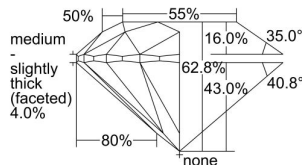

GIA®

FACSIMILE

GIA REPORT

7488696138

Verify this report at GIA.edu

GIA NATURAL DIAMOND DOSSIER®

February 29, 2024

GIA Report Number **7488696138**

Shape and Cutting Style ..... **Round Brilliant**

Measurements ..... **4.90 - 4.93 x 3.09 mm**

GRADING RESULTS

Carat Weight ..... **0.46 carat**

Color Grade ..... **D**

Clarity Grade **S12**

Cut Grade ..... **Excellent**

ADDITIONAL GRADING INFORMATION

Polish ..... **Excellent**

Symmetry ..... **Excellent**

Fluorescence ..... **Faint**

Clarity Characteristics ..... **Cloud, Crystal**

Inscription(s): **GIA 7488696138**

PROPORTIONS

Profile to actual proportions

GRADING SCALES

GIA COLOR SCALE

COLOREDNESS	D
	E
	F
	G
	H
	I
	J
NEAR COLORLESS	K
	L
	M
	N
	O
	P
	Q
	R
	S
	T
	U
	V
	W
	X
	Y
	Z

GIA CLARITY SCALE

FLAWLESS	VERY VERY SLIGHTLY INCLUDED	VVS₁	VVS₂	VS₁	VS₂	S1₁	S1₂	I₁	I₂	I₃	
											INTERNAL FLAWLESS

GIA CUT SCALE

EXCELLENT
VERY GOOD
GOOD
FAIR
POOR