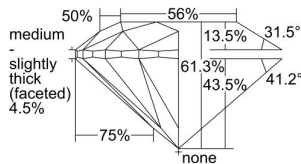

GIA®

FACSIMILE

GIA REPORT 7481789889

Verify this report at GIA.edu

GIA NATURAL DIAMOND DOSSIER®

March 12, 2024
GIA Report Number **7481789889**
Shape and Cutting Style ..... **Round Brilliant**
Measurements ..... **5.16 - 5.18 x 3.17 mm**

GRADING RESULTS

Carat Weight ..... **0.52 carat**
Color Grade ..... **D**
Clarity Grade **S11**
Cut Grade ..... **Excellent**

ADDITIONAL GRADING INFORMATION

Polish ..... **Excellent**
Symmetry ..... **Excellent**
Fluorescence ..... **Faint**
Clarity Characteristics ..... **Crystal**
Inscription(s): **GIA 7481789889**

PROPORTIONS

Profile to actual proportions

GRADING SCALES

GIA COLOR SCALE	GIA CLARITY SCALE	GIA CUT SCALE	
D	FLAWLESS	EXCELLENT	
E	INTERNALLY FLAWLESS		
F		VVS₁	VERY GOOD
G	VVS₂		
H	VS₁	GOOD	
I	VS₂		
J	S1₁	FAIR	
K	S1₂		
L	I₁	POOR	
M	I₂		
N	I₃		
O			
P			
Q			
R			
S			
T			
U			
V			
W			
X			
Y			
Z