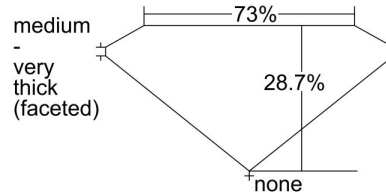

GIA NATURAL DIAMOND GRADING REPORT

October 17, 2023  
 GIA Report Number ..... 7472804932  
 Shape and Cutting Style ..... Round Modified Brilliant  
 Measurements ..... 7.07 - 7.20 x 2.05 mm

GRADING RESULTS

Carat Weight ..... 1.02 carat  
 Color Grade ..... J  
 Clarity Grade ..... VS2

ADDITIONAL GRADING INFORMATION

Polish ..... Very Good  
 Symmetry ..... Fair  
 Fluorescence ..... None  
 Inscription(s): GIA 7472804932

PROPORTIONS

Profile not to actual proportions

CLARITY CHARACTERISTICS

KEY TO SYMBOLS\*

- Feather
- Cloud
- Natural

\* Red symbols denote internal characteristics (inclusions). Green or black symbols denote external characteristics (blemishes). Diagram is an approximate representation of the diamond, and symbols shown indicate type, position, and approximate size of clarity characteristics. All clarity characteristics may not be shown. Details of finish are not shown.