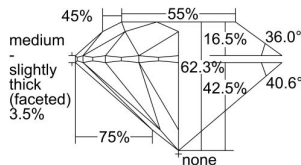

GIA®

FACSIMILE

GIA REPORT 7468227536

Verify this report at GIA.edu

GIA NATURAL DIAMOND DOSSIER®

April 09, 2023
GIA Report Number 7468227536
Shape and Cutting Style ..... Round Brilliant
Measurements ..... 5.38 - 5.40 x 3.36 mm

GRADING RESULTS

Carat Weight ..... 0.60 carat
Color Grade I
Clarity Grade VS2
Cut Grade ..... Excellent

ADDITIONAL GRADING INFORMATION

Polish ..... Excellent
Symmetry ..... Excellent
Fluorescence ..... Very Strong Blue
Clarity Characteristics..... Crystal, Needle, Cavity
Inscription(s): GIA 7468227536

PROPORTIONS

Profile to actual proportions