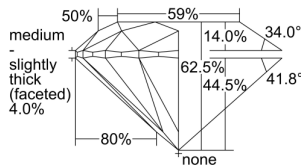

GIA®

FACSIMILE

GIA REPORT 7466670700

Verify this report at GIA.edu

GIA NATURAL DIAMOND DOSSIER®

May 30, 2023
GIA Report Number 7466670700
Shape and Cutting Style ..... Round Brilliant
Measurements ..... 4.89 - 4.93 x 3.07 mm

GRADING RESULTS

Carat Weight ..... 0.45 carat
Color Grade ..... H
Clarity Grade VS1
Cut Grade ..... Excellent

ADDITIONAL GRADING INFORMATION

Polish ..... Excellent
Symmetry ..... Excellent
Fluorescence ..... Medium Blue
Clarity Characteristics ..... Cloud, Crystal, Pinpoint
Inscription(s): GIA 7466670700

PROPORTIONS

Profile to actual proportions

GRADING SCALES

GIA COLOR SCALE	GIA CLARITY SCALE	GIA CUT SCALE	
D	FLAWLESS	EXCELLENT	
E	INTERNALLY FLAWLESS		
F		VVS₁	VERY GOOD
G	VVS₂		
H	VS₁	GOOD	
I	VS₂		
J	SI₁	FAIR	
K	SI₂		
L	I₁	POOR	
M			
N			
O	I₂		
P			
Q			
R	I₃		
S			
T			
U			
V			
W			
X			
Y			
Z