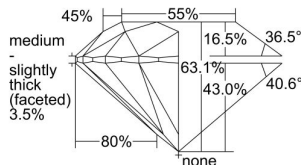

GIA®

FACSIMILE

GIA REPORT 7452558723

Verify this report at GIA.edu

GIA NATURAL DIAMOND DOSSIER®

January 10, 2023
GIA Report Number **7452558723**
Shape and Cutting Style ..... **Round Brilliant**
Measurements ..... **5.31 - 5.39 x 3.38 mm**

GRADING RESULTS

Carat Weight ..... **0.60 carat**
Color Grade ..... **K, Faint Brown**
Clarity Grade **S11**
Cut Grade ..... **Excellent**

ADDITIONAL GRADING INFORMATION

Polish ..... **Excellent**
Symmetry ..... **Very Good**
Fluorescence ..... **Medium Blue**
Clarity Characteristics..... **Cloud, Feather, Crystal**
Inscription(s): **GIA 7452558723**

PROPORTIONS

Profile to actual proportions

GRADING SCALES

GIA COLOR SCALE

COLOREDNESS	D
	E
	F
	G
	H
	I
	J
NEAR COLORLESS	K
	L
	M
FAIN	N
	O
	P
	Q
	R
	S
	T
	U
	V
	W
	X
	Y
LIGHT	Z

GIA CLARITY SCALE

FLAWLESS	VERY VERY SLIGHTLY INCLUDED	VVS₁	VVS₂	VS₁	VS₂	S1₁	S1₂	I₁	I₂	I₃	
											INTERNAL FLAWLESS

GIA CUT SCALE

EXCELLENT
VERY GOOD
GOOD
FAIR
POOR