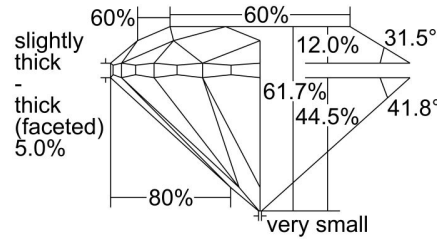

GIA NATURAL DIAMOND GRADING REPORT

October 06, 2022
 GIA Report Number 7441852973
 Shape and Cutting Style Round Brilliant
 Measurements 8.07 - 8.15 x 5.00 mm

GRADING RESULTS

Carat Weight 2.03 carat
 Color Grade F
 Clarity Grade VVS1
 Cut Grade Very Good

ADDITIONAL GRADING INFORMATION

Polish Very Good
 Symmetry Very Good
 Fluorescence None
 Inscription(s): GIA 7441852973
 Comments: Additional clouds are not shown.

PROPORTIONS

Profile to actual proportions

CLARITY CHARACTERISTICS

KEY TO SYMBOLS*

- Cloud
- Natural

* Red symbols denote internal characteristics (inclusions). Green or black symbols denote external characteristics (blemishes). Diagram is an approximate representation of the diamond, and symbols shown indicate type, position, and approximate size of clarity characteristics. All clarity characteristics may not be shown. Details of finish are not shown.