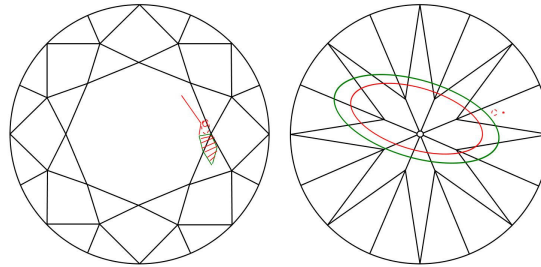

CLARITY CHARACTERISTICS

KEY TO SYMBOLS*

- Knot
- Cloud
- Feather
- Pinpoint
- Cavity
- Crystal

* Red symbols denote internal characteristics (inclusions). Green or black symbols denote external characteristics (blemishes). Diagram is an approximate representation of the diamond, and symbols shown indicate type, position, and approximate size of clarity characteristics. All clarity characteristics may not be shown. Details of finish are not shown.

GRADING SCALES

GIA COLOR SCALE	GIA CLARITY SCALE	GIA CUT SCALE	
D	FLAWLESS	EXCELLENT	
E	INTERNALLY FLAWLESS		
F		VVS₁	VERY GOOD
G	VVS₂		
H	VS₁	GOOD	
I			
J	VS₂	FAIR	
K	SI₁		
L			
M	SI₂	POOR	
N	I₁		
O			
P	I₂		
Q	I₃		
R			
S			
T			
U			
V			
W			
X			
Y			
Z			

reportcheck.gia.edu

The results documented in this report refer only to the diamond described, and were obtained using the techniques and equipment available to GIA at the time of examination. This report is not a guarantee or valuation. For additional information and important limitations and disclaimers, please see GIA.edu/terms or call +1 800 421 7250 or +1 760 603 4500. ©2019 Gemological Institute of America, Inc.