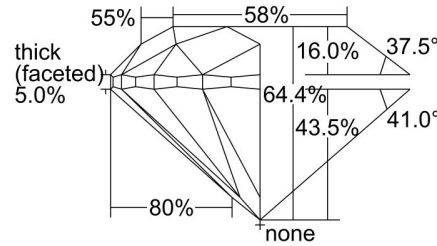

GIA REPORT
7418425028

Verify this report at GIA.edu

FACSIMILE

This is a digital representation of the original GIA Report. This representation might not be accepted in lieu of the original GIA Report in certain circumstances. The original GIA Report includes certain security features which are not reproducible on this facsimile.

GIA NATURAL DIAMOND ORIGIN REPORT

November 30, 2021
GIA Report Number 7418425028
Shape and Cutting Style ..... Round Brilliant
Measurements ..... 6.24 - 6.27 x 4.03 mm

GRADING RESULTS

Carat Weight ..... 1.01 carat
Color Grade ..... H
Clarity Grade I3
Cut Grade ..... Very Good

ADDITIONAL GRADING INFORMATION

Polish ..... Excellent
Symmetry ..... Excellent
Fluorescence ..... None
Inscription(s): GIA 7418425028

ORIGIN RESULTS

Country of Origin ◊ This diamond producer aggregates its rough from: Botswana, Namibia, Canada, and South Africa

PROPORTIONS

Profile to actual proportions