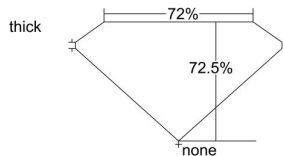

GIA®

FACSIMILE

GIA REPORT

7348433750

Verify this report at GIA.edu

GIA NATURAL DIAMOND DOSSIER®

December 27, 2019
GIA Report Number 7348433750
Shape and Cutting Style ..... Square Modified Brilliant
Measurements ..... 4.29 x 4.28 x 3.10 mm

GRADING RESULTS

Carat Weight ..... 0.51 carat
Color Grade ..... F
Clarity Grade VS1

ADDITIONAL GRADING INFORMATION

Polish ..... Excellent
Symmetry ..... Very Good
Fluorescence ..... None
Clarity Characteristics..... Crystal, Cloud, Needle, Pinpoint
Inscription(s): GIA 7348433750

PROPORTIONS

Profile not to actual proportions