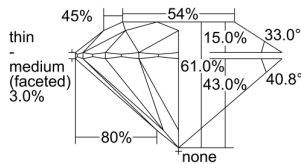

GIA®

FACSIMILE

GIA REPORT 7258719779

Verify this report at gia.edu

GIA DIAMOND DOSSIER®

May 11, 2017
GIA Report Number 7258719779
Shape and Cutting Style ..... Round Brilliant
Measurements ..... 4.49 - 4.52 x 2.75 mm

GRADING RESULTS

Carat Weight ..... 0.33 carat
Color Grade ..... H
Clarity Grade S11
Cut Grade ..... Excellent

ADDITIONAL GRADING INFORMATION

Polish ..... Excellent
Symmetry ..... Excellent
Fluorescence ..... None
Clarity Characteristics..... Crystal, Cloud, Feather
Inscription(s): GIA 7258719779

PROPORTIONS

Profile to actual proportions