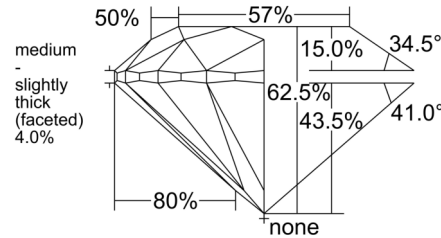

GIA NATURAL DIAMOND GRADING REPORT

 April 03, 2026
 GIA Report Number **7206478154**
 Shape and Cutting Style **Round Brilliant**
 Measurements **11.30 - 11.37 x 7.09 mm**
GRADING RESULTS

 Carat Weight **5.65 carat**
 Color Grade **H**
 Clarity Grade **VS1**
 Cut Grade **Excellent**
ADDITIONAL GRADING INFORMATION

 Polish **Excellent**
 Symmetry **Excellent**
 Fluorescence **Faint**
 Inscription(s): **GIA 7206478154**
Comments: Additional clouds are not shown. Pinpoints are not shown.

PROPORTIONS

Profile to actual proportions

CLARITY CHARACTERISTICS

KEY TO SYMBOLS*

-  Cloud
-  Feather
-  Indented Natural

* Red symbols denote internal characteristics (inclusions). Green or black symbols denote external characteristics (blemishes). Diagram is an approximate representation of the diamond, and symbols shown indicate type, position, and approximate size of clarity characteristics. All clarity characteristics may not be shown. Details of finish are not shown.