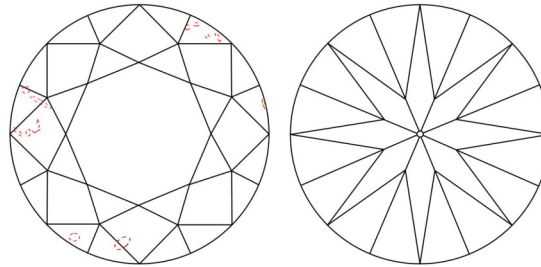

GIA NATURAL DIAMOND GRADING REPORT

 April 03, 2026
 GIA Report Number **7206478154**
 Shape and Cutting Style **Round Brilliant**
 Measurements **11.30 - 11.37 x 7.09 mm**
GRADING RESULTS

 Carat Weight **5.65 carat**
 Color Grade **H**
 Clarity Grade **VS1**
 Cut Grade **Excellent**
ADDITIONAL GRADING INFORMATION

 Polish **Excellent**
 Symmetry **Excellent**
 Fluorescence **Faint**
 Inscription(s): **GIA 7206478154**
Comments: Additional clouds are not shown. Pinpoints are not shown.

PROPORTIONS

Profile to actual proportions

CLARITY CHARACTERISTICS

KEY TO SYMBOLS*

-  Cloud
-  Feather
-  Indented Natural

* Red symbols denote internal characteristics (inclusions). Green or black symbols denote external characteristics (blemishes). Diagram is an approximate representation of the diamond, and symbols shown indicate type, position, and approximate size of clarity characteristics. All clarity characteristics may not be shown. Details of finish are not shown.