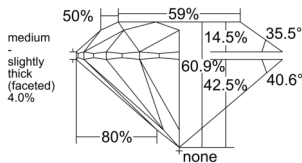

GIA®

FACSIMILE

GIA REPORT 6555655346

Verify this report at GIA.edu

GIA NATURAL DIAMOND DOSSIER®

July 03, 2026
GIA Report Number 6555655346
Shape and Cutting Style ..... Round Brilliant
Measurements ..... 5.94 - 5.97 x 3.63 mm

GRADING RESULTS

Carat Weight ..... 0.80 carat
Color Grade I
Clarity Grade VS1
Cut Grade ..... Excellent

ADDITIONAL GRADING INFORMATION

Polish ..... Very Good
Symmetry ..... Excellent
Fluorescence ..... None
Clarity Characteristics ..... Cloud, Pinpoint, Needle
Inscription(s): GIA 6555655346

PROPORTIONS

Profile to actual proportions