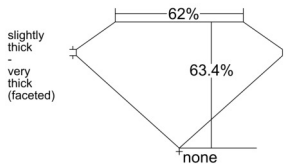

GIA®

FACSIMILE

GIA REPORT 6555642840

Verify this report at GIA.edu

GIA NATURAL DIAMOND DOSSIER®

July 02, 2026
GIA Report Number 6555642840
Shape and Cutting Style ..... Pear Brilliant
Measurements ..... 6.99 x 4.33 x 2.74 mm

GRADING RESULTS

Carat Weight ..... 0.50 carat
Color Grade ..... H
Clarity Grade SI1

ADDITIONAL GRADING INFORMATION

Polish ..... Very Good
Symmetry ..... Very Good
Fluorescence ..... None
Clarity Characteristics ..... Cloud, Crystal
Inscription(s): GIA 6555642840

PROPORTIONS

Profile not to actual proportions

GRADING SCALES

GIA COLOR SCALE		GIA CLARITY SCALE			
COLORLESS	D	VERY VERY SLIGHTLY INCLUDED	FLAWLESS		
	E		INTERNALLY FLAWLESS		
	F		VVS₁		
	NEAR COLORLESS	G	VERY SLIGHTLY INCLUDED	VVS₂	
		H		VS₁	
		FANT	I	SLIGHTLY INCLUDED	VS₂
			J		SI₁
	LIGHT	K	INCLUDED	SI₂	
		L		I₁	
		M		I₂	
VERY LIGHT		N	INCLUDED	I₃	
		O			
		P			
		Q			
		R			
	S				
	T				
	U				
	V				
	W				
	X				
	Y				
	Z