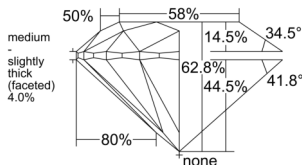

GIA®

FACSIMILE

GIA REPORT 6555636004

Verify this report at GIA.edu

GIA NATURAL DIAMOND DOSSIER®

July 01, 2026
GIA Report Number 6555636004
Shape and Cutting Style ..... Round Brilliant
Measurements ..... 4.90 - 4.92 x 3.09 mm

GRADING RESULTS

Carat Weight ..... 0.46 carat
Color Grade ..... F
Clarity Grade VS1
Cut Grade ..... Excellent

ADDITIONAL GRADING INFORMATION

Polish ..... Excellent
Symmetry ..... Excellent
Fluorescence ..... None
Clarity Characteristics..... Crystal, Feather, Cloud, Pinpoint
Inscription(s): GIA 6555636004

PROPORTIONS

Profile to actual proportions

GRADING SCALES

GIA COLOR SCALE

COLORLESS	D
	E
	F
	G
	H
	I
	J
NEAR COLORLESS	K
	L
Faint	M
	N
	O
	P
	Q
	R
	S
	T
	U
	V
	W
	X
	Y
Light	Z

GIA CLARITY SCALE

FLAWLESS	VERY VERY SLIGHTLY INCLUDED	VS₁	VS₂	VS₁	VS₂	SI₁	SI₂	I₁	I₂	I₃	
											INTERNALLY FLAWLESS

GIA CUT SCALE

EXCELLENT
VERY GOOD
GOOD
FAIR
POOR