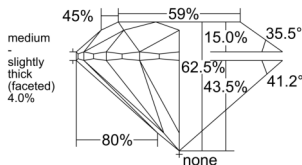

GIA®

FACSIMILE

GIA REPORT 6555628924

Verify this report at GIA.edu

GIA NATURAL DIAMOND DOSSIER®

July 01, 2026
GIA Report Number 6555628924
Shape and Cutting Style ..... Round Brilliant
Measurements ..... 4.68 - 4.71 x 2.93 mm

GRADING RESULTS

Carat Weight ..... 0.40 carat
Color Grade ..... G
Clarity Grade VS2
Cut Grade ..... Excellent

ADDITIONAL GRADING INFORMATION

Polish ..... Excellent
Symmetry ..... Excellent
Fluorescence ..... None
Clarity Characteristics ..... Crystal, Cloud
Inscription(s): GIA 6555628924

PROPORTIONS

Profile to actual proportions

GRADING SCALES

GIA COLOR SCALE	GIA CLARITY SCALE	GIA CUT SCALE	
D	FLAWLESS	EXCELLENT	
E	INTERNALLY FLAWLESS		
F		VVS₁	VERY GOOD
G	VVS₂		
H	VS₁	GOOD	
I	VS₂		
J	SI₁	FAIR	
K	SI₂		
L	I₁	POOR	
M	I₂		
N	I₃		
O			
P			
Q			
R			
S			
T			
U			
V			
W			
X			
Y			
Z