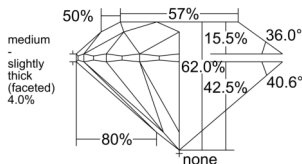

GIA®

FACSIMILE

GIA REPORT 6555624660

Verify this report at GIA.edu

GIA NATURAL DIAMOND DOSSIER®

July 01, 2026
GIA Report Number 6555624660
Shape and Cutting Style ..... Round Brilliant
Measurements ..... 4.32 - 4.33 x 2.68 mm

GRADING RESULTS

Carat Weight ..... 0.31 carat
Color Grade ..... D
Clarity Grade VS1
Cut Grade ..... Excellent

ADDITIONAL GRADING INFORMATION

Polish ..... Excellent
Symmetry ..... Excellent
Fluorescence ..... None
Clarity Characteristics ..... Cloud
Inscription(s): GIA 6555624660

PROPORTIONS

Profile to actual proportions