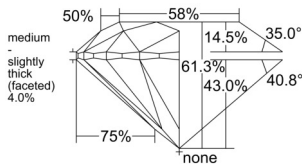

GIA®

FACSIMILE

GIA REPORT 6555618844

Verify this report at GIA.edu

GIA NATURAL DIAMOND DOSSIER®

June 30, 2026
GIA Report Number 6555618844
Shape and Cutting Style ..... Round Brilliant
Measurements ..... 4.71 - 4.74 x 2.89 mm

GRADING RESULTS

Carat Weight ..... 0.40 carat
Color Grade ..... D
Clarity Grade VVS1
Cut Grade ..... Excellent

ADDITIONAL GRADING INFORMATION

Polish ..... Excellent
Symmetry ..... Excellent
Fluorescence ..... Medium Blue
Clarity Characteristics..... Cloud, Pinpoint, Internal Graining
Inspection(s): GIA 6555618844

PROPORTIONS

Profile to actual proportions

GRADING SCALES

GIA COLOR SCALE	GIA CLARITY SCALE	GIA CUT SCALE
COLOURLESS	FLAWLESS	EXCELLENT
D	INTERNALLY FLAWLESS	
E	VVS₁	VERY GOOD
F		
G	VVS₂	
H	VS₁	GOOD
I		
J	VS₂	
K	SI₁	FAIR
L		
M	SI₂	
N	I₁	POOR
O		
P	I₂	
Q	I₃	
R		
S		
T		
U		
V		
W		
X		
Y		
Z