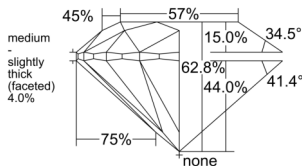

GIA®

FACSIMILE

GIA REPORT 6555615348

Verify this report at GIA.edu

GIA NATURAL DIAMOND DOSSIER®

June 29, 2026
GIA Report Number 6555615348
Shape and Cutting Style ..... Round Brilliant
Measurements ..... 5.07 - 5.10 x 3.19 mm

GRADING RESULTS

Carat Weight ..... 0.51 carat
Color Grade ..... G
Clarity Grade VS2
Cut Grade ..... Excellent

ADDITIONAL GRADING INFORMATION

Polish ..... Excellent
Symmetry ..... Excellent
Fluorescence ..... None
Clarity Characteristics ..... Cloud
Inscription(s): GIA 6555615348

PROPORTIONS

Profile to actual proportions