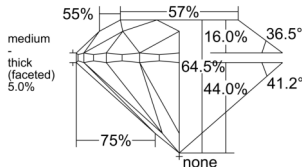

GIA®

FACSIMILE

GIA REPORT 6555614424

Verify this report at GIA.edu

GIA NATURAL DIAMOND DOSSIER®

June 30, 2026
GIA Report Number 6555614424
Shape and Cutting Style ..... Round Brilliant
Measurements ..... 4.58 - 4.65 x 2.98 mm

GRADING RESULTS

Carat Weight ..... 0.40 carat
Color Grade I
Clarity Grade VS1
Cut Grade ..... Very Good

ADDITIONAL GRADING INFORMATION

Polish ..... Very Good
Symmetry ..... Very Good
Fluorescence ..... Medium Blue
Clarity Characteristics..Cloud, Needle, Pinpoint, Indented Natural
Inspection(s): GIA 6555614424

PROPORTIONS

GRADING SCALES

GIA COLOR SCALE	GIA CLARITY SCALE	GIA CUT SCALE	
D	FLAWLESS	EXCELLENT	
E	INTERNALLY FLAWLESS		
F		VVS₁	VERY GOOD
G	VVS₂		
H	VS₁	GOOD	
I	VS₂		
J	SI₁	FAIR	
K	SI₂		
L	I₁	POOR	
M	I₂		
N	I₃		
O			
P			
Q			
R			
S			
T			
U			
V			
W			
X			
Y			
Z