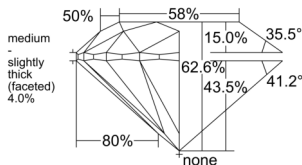

GIA®

FACSIMILE

GIA REPORT 6555610341

Verify this report at GIA.edu

GIA NATURAL DIAMOND DOSSIER®

June 30, 2026
GIA Report Number 6555610341
Shape and Cutting Style ..... Round Brilliant
Measurements ..... 5.04 - 5.07 x 3.17 mm

GRADING RESULTS

Carat Weight ..... 0.50 carat
Color Grade ..... F
Clarity Grade VS2
Cut Grade ..... Excellent

ADDITIONAL GRADING INFORMATION

Polish ..... Excellent
Symmetry ..... Excellent
Fluorescence ..... None
Clarity Characteristics ..... Feather
Inscription(s): GIA 6555610341

PROPORTIONS

GRADING SCALES

GIA COLOR SCALE	GIA CLARITY SCALE	GIA CUT SCALE	
D	FLAWLESS	EXCELLENT	
E	INTERNALLY FLAWLESS		
F		VVS₁	VERY GOOD
G	VVS₂		
H	VS₁	GOOD	
I	VS₂		
J	SI₁	FAIR	
K	SI₂		
L	I₁	POOR	
M	I₂		
N	I₃		
O			
P			
Q			
R			
S			
T			
U			
V			
W			
X			
Y			
Z