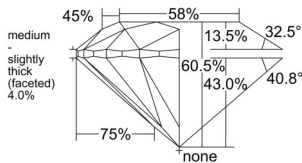

GIA®

FACSIMILE

GIA REPORT 6555592735

Verify this report at GIA.edu

GIA NATURAL DIAMOND DOSSIER®

June 27, 2026
GIA Report Number 6555592735
Shape and Cutting Style ..... Round Brilliant
Measurements ..... 5.14 - 5.16 x 3.12 mm

GRADING RESULTS

Carat Weight ..... 0.51 carat
Color Grade ..... D
Clarity Grade S11
Cut Grade ..... Excellent

ADDITIONAL GRADING INFORMATION

Polish ..... Excellent
Symmetry ..... Excellent
Fluorescence ..... None
Clarity Characteristics ..... Crystal
Inscription(s): GIA 6555592735

PROPORTIONS

Profile to actual proportions

GRADING SCALES

GIA COLOR SCALE

COLORLESS	D
	E
	F
	G
	H
	I
	J
NEAR COLORLESS	K
	L
Faint	M
	N
	O
	P
Very Light	Q
	R
	S
	T
	U
	V
Light	W
	X
	Y
	Z

GIA CLARITY SCALE

FLAWLESS	VERY VERY SLIGHTLY INCLUDED	VS₁	VS₂	SI₁	SI₂	I₁	I₂	I₃			
									VERY SLIGHTLY INCLUDED	SLIGHTLY INCLUDED	INCLUDED

GIA CUT SCALE

EXCELLENT
VERY GOOD
GOOD
FAIR
POOR