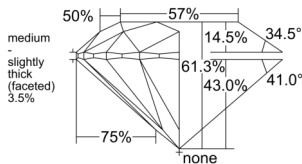

GIA®

FACSIMILE

GIA REPORT 6555592478

Verify this report at GIA.edu

GIA NATURAL DIAMOND DOSSIER®

June 26, 2026
GIA Report Number 6555592478
Shape and Cutting Style ..... Round Brilliant
Measurements ..... 5.42 - 5.44 x 3.33 mm

GRADING RESULTS

Carat Weight ..... 0.60 carat
Color Grade ..... F
Clarity Grade VS1
Cut Grade ..... Excellent

ADDITIONAL GRADING INFORMATION

Polish ..... Excellent
Symmetry ..... Excellent
Fluorescence ..... None
Clarity Characteristics ..... Crystal
Inscription(s): GIA 6555592478

PROPORTIONS

Profile to actual proportions