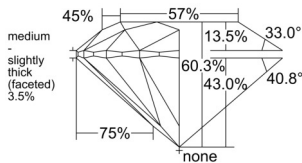

GIA®

FACSIMILE

GIA REPORT 6555585982

Verify this report at GIA.edu

GIA NATURAL DIAMOND DOSSIER®

June 26, 2026
GIA Report Number 6555585982
Shape and Cutting Style ..... Round Brilliant
Measurements ..... 4.36 - 4.38 x 2.63 mm

GRADING RESULTS

Carat Weight ..... 0.30 carat
Color Grade ..... D
Clarity Grade VS1
Cut Grade ..... Excellent

ADDITIONAL GRADING INFORMATION

Polish ..... Excellent
Symmetry ..... Excellent
Fluorescence ..... Strong Blue
Clarity Characteristics..... Needle, Pinpoint, Indented Natural
Inscription(s): GIA 6555585982

PROPORTIONS

Profile to actual proportions

GRADING SCALES

GIA COLOR SCALE

COLOURESS	D
	E
	F
	G
	H
	I
	J
NEAR COLOURESS	K
	L
FANIT	M
	N
	O
	P
	Q
VERY LIGHT	R
	S
	T
	U
	V
	W
	X
	Y
LIGHT	Z

GIA CLARITY SCALE

VERY VERY SLIGHTLY INCLUDED	FLAWLESS
	INTERNALLY FLAWLESS
VERY SLIGHTLY INCLUDED	VVS₁
	VVS₂
SLIGHTLY INCLUDED	VS₁
	VS₂
INCLUDED	SI₁
	SI₂
	I₁
	I₂
	I₃

GIA CUT SCALE

EXCELLENT
VERY GOOD
GOOD
FAIR
POOR