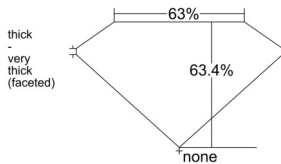

GIA®

FACSIMILE

GIA REPORT 6555584677

Verify this report at GIA.edu

GIA NATURAL DIAMOND DOSSIER®

June 27, 2026
GIA Report Number 6555584677
Shape and Cutting Style ..... Oval Brilliant
Measurements ..... 6.08 x 4.40 x 2.79 mm

GRADING RESULTS

Carat Weight ..... 0.50 carat
Color Grade ..... E
Clarity Grade VS2

ADDITIONAL GRADING INFORMATION

Polish ..... Excellent
Symmetry ..... Excellent
Fluorescence ..... None
Clarity Characteristics ..... Feather
Inscription(s): GIA 6555584677

PROPORTIONS

Profile not to actual proportions

GRADING SCALES

GIA COLOR SCALE		GIA CLARITY SCALE				
COLORLESS	D	VERY VERY SLIGHTLY INCLUDED	FLAWLESS			
	E		INTERNALLY FLAWLESS			
	F		VVS₁			
	NEAR COLORLESS	G	VERY SLIGHTLY INCLUDED	VVS₂		
		H		VS₁		
		FANT	I	SLIGHTLY INCLUDED	VS₂	
			J		SI₁	
			LIGHT	K	INCLUDED	SI₂
	L	I₁				
	M	NOT LISTED		I₂		
N	I₃					
O						
P						
Q						
R						
S						
T						
U						
V						
W						
X						
Y						
Z