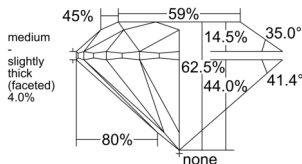

GIA®

FACSIMILE

GIA REPORT 6555580081

Verify this report at GIA.edu

GIA NATURAL DIAMOND DOSSIER®

June 27, 2026
GIA Report Number 6555580081
Shape and Cutting Style ..... Round Brilliant
Measurements ..... 4.31 - 4.34 x 2.70 mm

GRADING RESULTS

Carat Weight ..... 0.31 carat
Color Grade ..... E
Clarity Grade S11
Cut Grade ..... Excellent

ADDITIONAL GRADING INFORMATION

Polish ..... Excellent
Symmetry ..... Excellent
Fluorescence ..... None
Clarity Characteristics ..... Cloud
Inscription(s): GIA 6555580081

PROPORTIONS

Profile to actual proportions