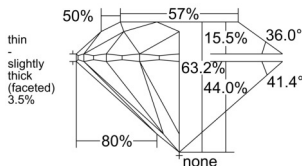

GIA®

FACSIMILE

GIA REPORT 6555574609

Verify this report at GIA.edu

GIA NATURAL DIAMOND DOSSIER®

June 25, 2026
GIA Report Number 6555574609
Shape and Cutting Style ..... Round Brilliant
Measurements ..... 5.04 - 5.07 x 3.19 mm

GRADING RESULTS

Carat Weight ..... 0.50 carat
Color Grade ..... D
Clarity Grade VS1
Cut Grade ..... Excellent

ADDITIONAL GRADING INFORMATION

Polish ..... Excellent
Symmetry ..... Excellent
Fluorescence ..... Strong Blue
Clarity Characteristics..... Crystal, Needle, Pinpoint, Indented
Natural

Inscription(s): GIA 6555574609

PROPORTIONS

Profile to actual proportions