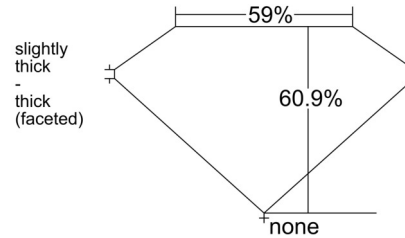

GIA NATURAL DIAMOND GRADING REPORT

June 29, 2026  
 GIA Report Number ..... 6555571213  
 Shape and Cutting Style ..... Oval Brilliant  
 Measurements ..... 9.72 x 7.24 x 4.41 mm

GRADING RESULTS

Carat Weight ..... 2.01 carat  
 Color Grade ..... G  
 Clarity Grade ..... I1

ADDITIONAL GRADING INFORMATION

Polish ..... Excellent  
 Symmetry ..... Excellent  
 Fluorescence ..... None  
**Comments:** Additional clouds are not shown. Pinpoints are not shown.

PROPORTIONS

Profile not to actual proportions

CLARITY CHARACTERISTICS

KEY TO SYMBOLS\*

- Feather
- Crystal
- Knot
- Cloud
- Needle
- Indented Natural

\* Red symbols denote internal characteristics (inclusions). Green or black symbols denote external characteristics (blemishes). Diagram is an approximate representation of the diamond, and symbols shown indicate type, position, and approximate size of clarity characteristics. All clarity characteristics may not be shown. Details of finish are not shown.