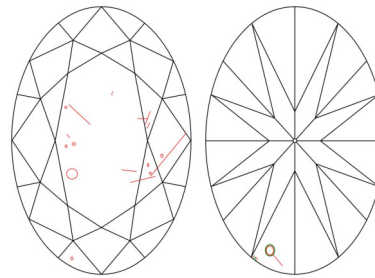

GIA NATURAL DIAMOND GRADING REPORT

June 29, 2026  
 GIA Report Number ..... 6555571213  
 Shape and Cutting Style ..... Oval Brilliant  
 Measurements ..... 9.72 x 7.24 x 4.41 mm

GRADING RESULTS

Carat Weight ..... 2.01 carat  
 Color Grade ..... G  
 Clarity Grade ..... I1

ADDITIONAL GRADING INFORMATION

Polish ..... Excellent  
 Symmetry ..... Excellent  
 Fluorescence ..... None  
**Comments:** Additional clouds are not shown. Pinpoints are not shown.

PROPORTIONS

Profile not to actual proportions

CLARITY CHARACTERISTICS

KEY TO SYMBOLS\*

- Feather
- Crystal
- Knot
- Cloud
- Needle
- Indented Natural

\* Red symbols denote internal characteristics (inclusions). Green or black symbols denote external characteristics (blemishes). Diagram is an approximate representation of the diamond, and symbols shown indicate type, position, and approximate size of clarity characteristics. All clarity characteristics may not be shown. Details of finish are not shown.

GRADING SCALES

GIA COLOR SCALE		GIA CLARITY SCALE		
COLOURLESS	D	VERY VERY SLIGHTLY INCLUDED	FLAWLESS	
	E		FLAWLESS	
	F		FLAWLESS	
NEAR COLOURLESS	G		VERY SLIGHTLY INCLUDED	INTERNALLY FLAWLESS
	H			VVS <sub>1</sub>
	I			VVS <sub>2</sub>
	J			VVS <sub>2</sub>
FANT	K		VERY SLIGHTLY INCLUDED	VS <sub>1</sub>
	L			VS <sub>1</sub>
	M			VS <sub>2</sub>
VERY LIGHT	N	SLIGHTLY INCLUDED	VS <sub>2</sub>	
	O		SI <sub>1</sub>	
	P		SI <sub>2</sub>	
	Q		I <sub>1</sub>	
LIGHT	R	INCLUDED	I <sub>1</sub>	
	S		I <sub>2</sub>	
	T		I <sub>2</sub>	
	U		I <sub>3</sub>	
	V		I <sub>3</sub>	
	W			
	X			
	Y			
	Z			