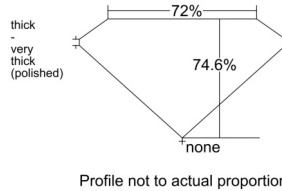

GIA®

FACSIMILE

GIA REPORT 6555570801

Verify this report at GIA.edu

GIA NATURAL DIAMOND DOSSIER®

June 27, 2026
GIA Report Number 6555570801
Shape and Cutting Style ..... Square Modified Brilliant
Measurements ..... 4.74 x 4.72 x 3.52 mm

GRADING RESULTS

Carat Weight ..... 0.71 carat
Color Grade ..... F
Clarity Grade VVS2

ADDITIONAL GRADING INFORMATION

Polish ..... Excellent
Symmetry ..... Excellent
Fluorescence ..... None
Clarity Characteristics ..... Pinpoint
Inscription(s): GIA 6555570801

PROPORTIONS

GRADING SCALES

GIA COLOR SCALE		GIA CLARITY SCALE			
COLORLESS	D	VERY VERY SLIGHTLY INCLUDED	FLAWLESS		
	E		INTERNALLY FLAWLESS		
	F	VERY SLIGHTLY INCLUDED	VVS₁		
	G		VVS₂		
	H		VS₁		
	NEAR COLORLESS	I	SLIGHTLY INCLUDED	VS₂	
		J		SI₁	
		FAINT	K	INCLUDED	SI₂
			L		I₁
			M		I₂
VERT LIGHT	N	LIGHT	I₃		
	O				
	P				
	Q				
	R				
	S				
	T