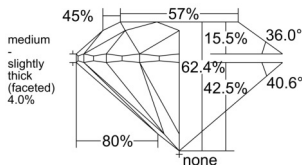

GIA®

FACSIMILE

GIA REPORT 6555565264

Verify this report at GIA.edu

GIA NATURAL DIAMOND DOSSIER®

June 25, 2026
GIA Report Number 6555565264
Shape and Cutting Style ..... Round Brilliant
Measurements ..... 4.93 - 4.96 x 3.08 mm

GRADING RESULTS

Carat Weight ..... 0.47 carat
Color Grade ..... G
Clarity Grade VS2
Cut Grade ..... Excellent

ADDITIONAL GRADING INFORMATION

Polish ..... Excellent
Symmetry ..... Excellent
Fluorescence ..... None
Clarity Characteristics ..... Cloud, Crystal
Inscription(s): GIA 6555565264

PROPORTIONS

GRADING SCALES

GIA COLOR SCALE	GIA CLARITY SCALE	GIA CUT SCALE	
D	FLAWLESS	EXCELLENT	
E	INTERNALLY FLAWLESS		
F		VVS₁	VERY GOOD
G	VVS₂		
H	VS₁	GOOD	
I	VS₂		
J	SI₁	FAIR	
K	SI₂		
L	I₁	POOR	
M	I₂		
N	I₃		
O			
P			
Q			
R			
S			
T			
U			
V			
W			
X			
Y			
Z