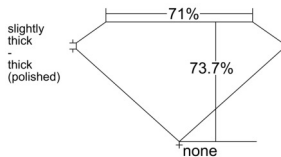

GIA®

FACSIMILE

GIA REPORT 6555565182

Verify this report at GIA.edu

GIA NATURAL DIAMOND DOSSIER®

June 24, 2026
GIA Report Number 6555565182
Shape and Cutting Style ..... **Square Modified Brilliant**
Measurements ..... 4.85 x 4.83 x 3.56 mm

GRADING RESULTS

Carat Weight ..... 0.74 carat
Color Grade ..... J
Clarity Grade VS1

ADDITIONAL GRADING INFORMATION

Polish ..... Excellent
Symmetry ..... Very Good
Fluorescence ..... None
Clarity Characteristics..... Needle, Cloud, Pinpoint
Inscription(s): GIA 6555565182

PROPORTIONS

Profile not to actual proportions

GRADING SCALES

GIA COLOR SCALE		GIA CLARITY SCALE			
COLORLESS	D	VERY VERY SLIGHTLY INCLUDED	FLAWLESS		
	E		INTERNALLY FLAWLESS		
	F		VVS₁		
	NEAR COLORLESS	G	VVS₂		
		H	VERY SLIGHTLY INCLUDED	VS₁	
		I		VS₂	
		FAINT	J	SLIGHTLY INCLUDED	SI₁
			K		SI₂
	L		INCLUDED		I₁
	M			I₂	
VERY LIGHT	N		LIGHT	I₃	
	O				
	P				
	Q				
	R				
LIGHT	S				
	T				
	U				
	V				
	W				
	X				
	Y				
	Z