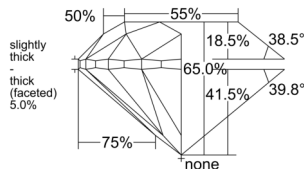

GIA®

FACSIMILE

GIA REPORT 6555564707

Verify this report at GIA.edu

GIA NATURAL DIAMOND DOSSIER®

June 24, 2026
GIA Report Number 6555564707
Shape and Cutting Style ..... Round Brilliant
Measurements ..... 5.46 - 5.54 x 3.57 mm

GRADING RESULTS

Carat Weight ..... 0.70 carat
Color Grade ..... H
Clarity Grade S11
Cut Grade ..... Very Good

ADDITIONAL GRADING INFORMATION

Polish ..... Excellent
Symmetry ..... Very Good
Fluorescence ..... None
Clarity Characteristics ..... Cloud, Crystal, Feather
Inscription(s): GIA 6555564707

PROPORTIONS

Profile to actual proportions