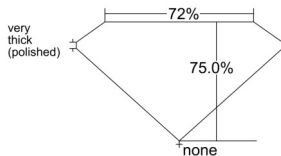

GIA®

FACSIMILE

GIA REPORT 6555563576

Verify this report at GIA.edu

GIA NATURAL DIAMOND DOSSIER®

June 24, 2026
GIA Report Number 6555563576
Shape and Cutting Style ..... Square Modified Brilliant
Measurements ..... 4.94 x 4.91 x 3.68 mm

GRADING RESULTS

Carat Weight ..... 0.81 carat
Color Grade ..... J
Clarity Grade ..... Internally Flawless

ADDITIONAL GRADING INFORMATION

Polish ..... Excellent
Symmetry ..... Excellent
Fluorescence ..... None
Clarity Characteristics ..... Minor Details of Polish
Inscription(s): GIA 6555563576

PROPORTIONS

Profile not to actual proportions

GRADING SCALES

GIA COLOR SCALE		GIA CLARITY SCALE			
COLORLESS	D	VERY VERY SLIGHTLY INCLUDED	FLAWLESS		
	E		INTERNALLY FLAWLESS		
	F	VERY SLIGHTLY INCLUDED	VVS₁		
	G		VVS₂		
	H		VS₁		
	NEAR COLORLESS	I	SLIGHTLY INCLUDED	VS₂	
		J		SI₁	
		FAINT	K	INCLUDED	SI₂
			L		I₁
			M		I₂
VERT LIGHT	N	LIGHT	I₃		
	O				
	P				
	Q				
	R