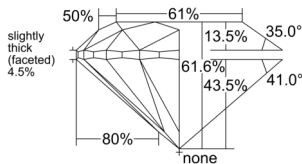

GIA®

FACSIMILE

GIA REPORT 6555562395

Verify this report at GIA.edu

GIA NATURAL DIAMOND DOSSIER®

June 24, 2026
GIA Report Number 6555562395
Shape and Cutting Style ..... Round Brilliant
Measurements ..... 5.05 - 5.08 x 3.12 mm

GRADING RESULTS

Carat Weight ..... 0.50 carat
Color Grade ..... H
Clarity Grade S11
Cut Grade ..... Excellent

ADDITIONAL GRADING INFORMATION

Polish ..... Excellent
Symmetry ..... Excellent
Fluorescence ..... None
Clarity Characteristics..... Cloud, Crystal, Feather
Inscription(s): GIA 6555562395

PROPORTIONS

Profile to actual proportions