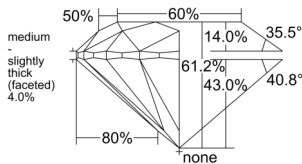

GIA®

FACSIMILE

GIA REPORT 6555543429

Verify this report at GIA.edu

GIA NATURAL DIAMOND DOSSIER®

June 20, 2026
GIA Report Number 6555543429
Shape and Cutting Style ..... Round Brilliant
Measurements ..... 5.09 - 5.11 x 3.12 mm

GRADING RESULTS

Carat Weight ..... 0.50 carat
Color Grade ..... H
Clarity Grade S11
Cut Grade ..... Excellent

ADDITIONAL GRADING INFORMATION

Polish ..... Excellent
Symmetry ..... Excellent
Fluorescence ..... None
Clarity Characteristics..... Crystal, Feather, Cloud
Inspection(s): GIA 6555543429

PROPORTIONS

Profile to actual proportions

GRADING SCALES

GIA COLOR SCALE

COLORLESS	D
	E
	F
	G
	H
	I
	J
NEAR COLORLESS	K
	L
Faint	M
	N
	O
	P
Very Light	Q
	R
	S
	T
	U
	V
Light	W
	X
	Y
	Z

GIA CLARITY SCALE

FLAWLESS	INTERNAL FLAWLESS	
		EXCELLENT
VERY VERY SLIGHTLY INCLUDED	VVS₁	
	VVS₂	
VERY SLIGHTLY INCLUDED	VS₁	
	VS₂	
SLIGHTLY INCLUDED	S1₁	
	S1₂	
INCLUDED	I₁	
	I₂	
	I₃	
POOR		

GIA CUT SCALE

EXCELLENT
VERY GOOD
GOOD
FAIR
POOR