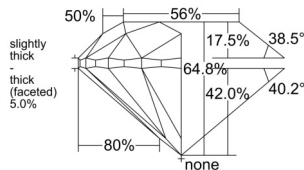

GIA®

FACSIMILE

GIA REPORT 6555543323

Verify this report at GIA.edu

GIA NATURAL DIAMOND DOSSIER®

June 22, 2026
GIA Report Number 6555543323
Shape and Cutting Style ..... Round Brilliant
Measurements ..... 4.93 - 4.97 x 3.21 mm

GRADING RESULTS

Carat Weight ..... 0.50 carat
Color Grade ..... G
Clarity Grade VS1
Cut Grade ..... Very Good

ADDITIONAL GRADING INFORMATION

Polish ..... Very Good
Symmetry ..... Very Good
Fluorescence ..... None
Clarity Characteristics..... Cloud, Indented Natural
Inscription(s): GIA 6555543323

PROPORTIONS

Profile to actual proportions