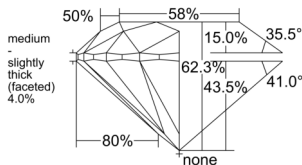

GIA®

FACSIMILE

GIA REPORT 6555542581

Verify this report at GIA.edu

GIA NATURAL DIAMOND DOSSIER®

June 20, 2026
GIA Report Number 6555542581
Shape and Cutting Style ..... Round Brilliant
Measurements ..... 4.83 - 4.85 x 3.02 mm

GRADING RESULTS

Carat Weight ..... 0.44 carat
Color Grade ..... F
Clarity Grade VVS2
Cut Grade ..... Excellent

ADDITIONAL GRADING INFORMATION

Polish ..... Excellent
Symmetry ..... Excellent
Fluorescence ..... Faint
Clarity Characteristics ..... Pinpoint, Cloud
Inscription(s): GIA 6555542581

PROPORTIONS

GRADING SCALES

GIA COLOR SCALE

COLOURLESS	D
	E
	F
	G
	H
	I
	J
NEAR COLOURLESS	K
	L
FAIN	M
	N
	O
	P
VERY LIGHT	Q
	R
	S
	T
	U
	V
	W
	X
	Y
LIGHT	Z

GIA CLARITY SCALE

FLAWLESS	INTERNAL FLAWLESS	
		FLAWLESS
VERY VERY SLIGHTLY INCLUDED	VVS₁	
	VVS₂	
VERY SLIGHTLY INCLUDED	VS₁	
	VS₂	
SLIGHTLY INCLUDED	SI₁	
	SI₂	
INCLUDED	I₁	
	I₂	
	I₃	

GIA CUT SCALE

EXCELLENT
VERY GOOD
GOOD
FAIR
POOR