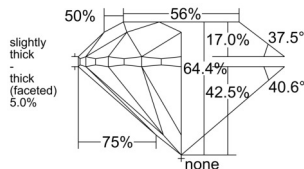

GIA®

FACSIMILE

GIA REPORT 6555541146

Verify this report at GIA.edu

GIA NATURAL DIAMOND DOSSIER®

June 22, 2026
GIA Report Number 6555541146
Shape and Cutting Style ..... Round Brilliant
Measurements ..... 5.56 - 5.58 x 3.59 mm

GRADING RESULTS

Carat Weight ..... 0.70 carat
Color Grade ..... G
Clarity Grade VS1
Cut Grade ..... Very Good

ADDITIONAL GRADING INFORMATION

Polish ..... Excellent
Symmetry ..... Excellent
Fluorescence ..... None
Clarity Characteristics..... Feather, Cavity, Cloud, Pinpoint
Inscription(s): GIA 6555541146

PROPORTIONS

Profile to actual proportions