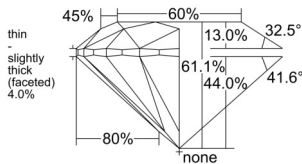

GIA®

FACSIMILE

GIA REPORT 6555539990

Verify this report at GIA.edu

GIA NATURAL DIAMOND DOSSIER®

June 22, 2026
GIA Report Number 6555539990
Shape and Cutting Style ..... Round Brilliant
Measurements ..... 5.11 - 5.13 x 3.13 mm

GRADING RESULTS

Carat Weight ..... 0.50 carat
Color Grade ..... E
Clarity Grade VS1
Cut Grade ..... Excellent

ADDITIONAL GRADING INFORMATION

Polish ..... Excellent
Symmetry ..... Excellent
Fluorescence ..... Medium Blue
Clarity Characteristics..... Feather, Cloud, Indented Natural
Inspection(s): GIA 6555539990

PROPORTIONS

Profile to actual proportions