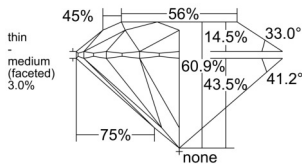

GIA®

FACSIMILE

GIA REPORT 6555531577

Verify this report at GIA.edu

GIA NATURAL DIAMOND DOSSIER®

June 22, 2026
GIA Report Number 6555531577
Shape and Cutting Style ..... Round Brilliant
Measurements ..... 4.50 - 4.52 x 2.75 mm

GRADING RESULTS

Carat Weight ..... 0.33 carat
Color Grade ..... E
Clarity Grade VS1
Cut Grade ..... Excellent

ADDITIONAL GRADING INFORMATION

Polish ..... Excellent
Symmetry ..... Excellent
Fluorescence ..... None
Clarity Characteristics ..... Cloud, Feather
Inscription(s): GIA 6555531577

PROPORTIONS

Profile to actual proportions