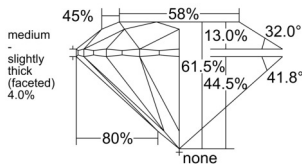

GIA®

FACSIMILE

GIA REPORT 6555531060

Verify this report at GIA.edu

GIA NATURAL DIAMOND DOSSIER®

June 19, 2026
GIA Report Number 6555531060
Shape and Cutting Style ..... Round Brilliant
Measurements ..... 4.38 - 4.40 x 2.70 mm

GRADING RESULTS

Carat Weight ..... 0.31 carat
Color Grade ..... D
Clarity Grade VVS1
Cut Grade ..... Excellent

ADDITIONAL GRADING INFORMATION

Polish ..... Excellent
Symmetry ..... Excellent
Fluorescence ..... Strong Blue
Clarity Characteristics ..... Pinpoint, Feather
Inscription(s): GIA 6555531060

PROPORTIONS

Profile to actual proportions

GRADING SCALES

GIA COLOR SCALE	GIA CLARITY SCALE	GIA CUT SCALE	
D	FLAWLESS	EXCELLENT	
E	INTERNALLY FLAWLESS		
F		VVS₁	VERY GOOD
G	VVS₂		
H	VS₁	GOOD	
I	VS₂		
J	SI₁	FAIR	
K	SI₂		
L	I₁	POOR	
M			
N			
O	I₂		
P			
Q	I₃		
R			
S			
T			
U			
V			
W			
X			
Y			
Z