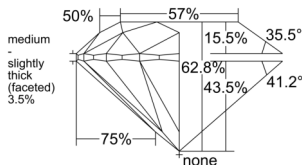

GIA®

FACSIMILE

GIA REPORT 6555530121

Verify this report at GIA.edu

GIA NATURAL DIAMOND DOSSIER®

June 22, 2026
GIA Report Number 6555530121
Shape and Cutting Style ..... Round Brilliant
Measurements ..... 5.72 - 5.76 x 3.61 mm

GRADING RESULTS

Carat Weight ..... 0.73 carat
Color Grade ..... G
Clarity Grade SI2
Cut Grade ..... Excellent

ADDITIONAL GRADING INFORMATION

Polish ..... Excellent
Symmetry ..... Excellent
Fluorescence ..... None
Clarity Characteristics ..... Cloud, Crystal
Inscription(s): GIA 6555530121

PROPORTIONS

Profile to actual proportions