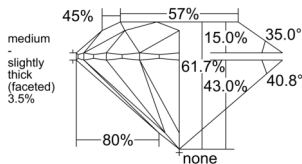

GIA®

FACSIMILE

GIA REPORT 655528670

Verify this report at GIA.edu

GIA NATURAL DIAMOND DOSSIER®

June 19, 2026
GIA Report Number 655528670
Shape and Cutting Style ..... Round Brilliant
Measurements ..... 5.09 - 5.12 x 3.15 mm

GRADING RESULTS

Carat Weight ..... 0.50 carat
Color Grade ..... H
Clarity Grade VS1
Cut Grade ..... Excellent

ADDITIONAL GRADING INFORMATION

Polish ..... Excellent
Symmetry ..... Excellent
Fluorescence ..... None
Clarity Characteristics ..... Feather, Pinpoint
Inscription(s): GIA 655528670

PROPORTIONS

GRADING SCALES

GIA COLOR SCALE

COLORED	D
	E
	F
	G
	H
	I
	J
NEAR COLORLESS	K
	L
Faint	M
	N
	O
	P
	Q
	R
	S
	T
	U
	V
	W
	X
	Y
Light	Z

GIA CLARITY SCALE

FLAWLESS	INTERNAL FLAWLESS	
		FLAWLESS
VERY VERY SLIGHTLY INCLUDED	VVS₁	
	VVS₂	
VERY SLIGHTLY INCLUDED	VS₁	
	VS₂	
SLIGHTLY INCLUDED	SI₁	
	SI₂	
INCLUDED	I₁	
	I₂	
	I₃	

GIA CUT SCALE

EXCELLENT
VERY GOOD
GOOD
FAIR
POOR